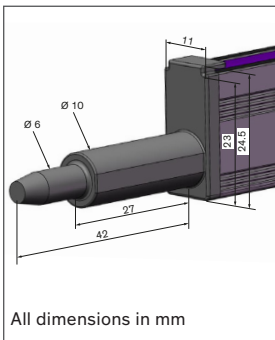

Detailed view