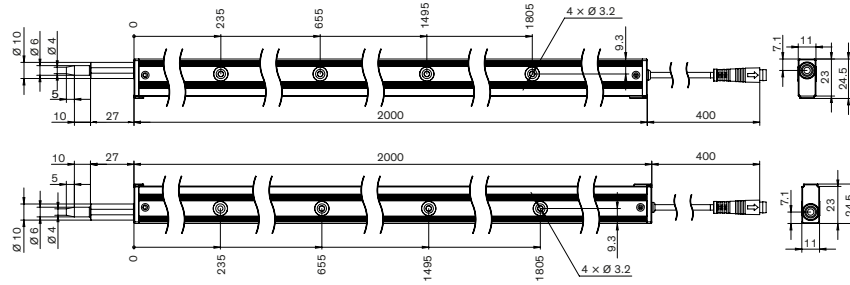

Dimensions – light curtain

All dimensions in mm
Proportions not to scale