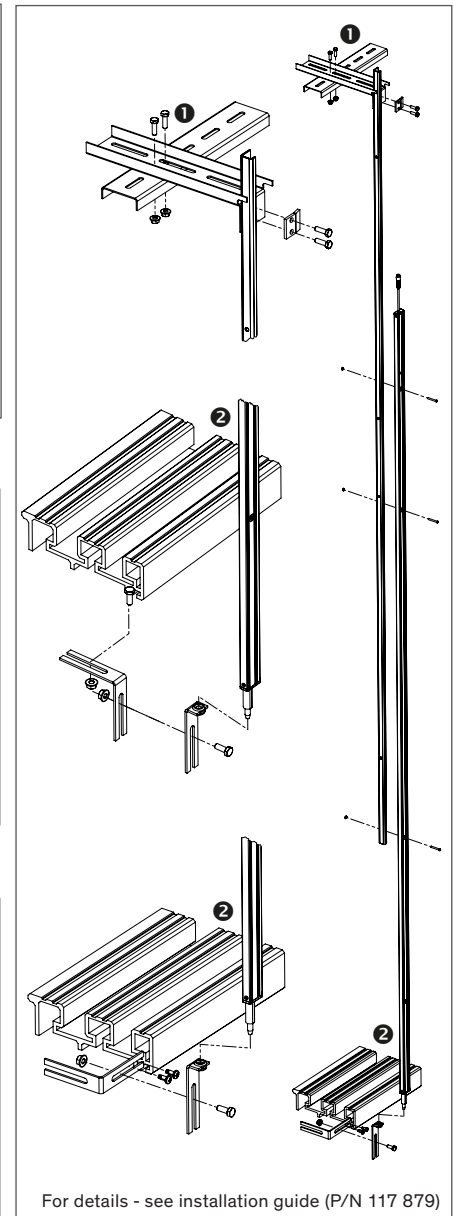

Mounting Kit