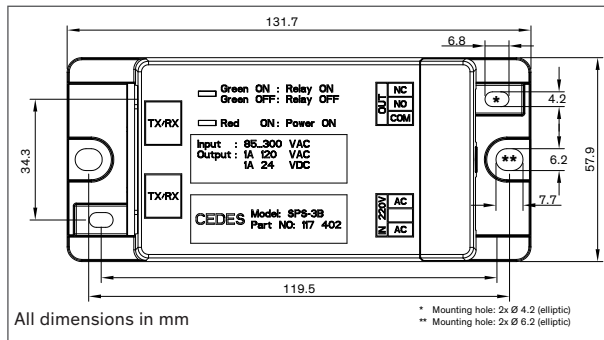

Dimensions – SPS-3B