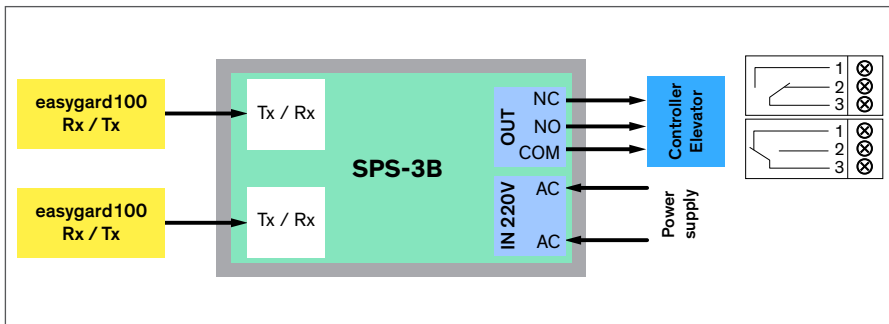

Dimensions – light curtain

All dimensions in mm
Proportions not to scale

36 elements: Protection height 1,675 mm Lowest beam 19 mm*

Mounting Kit

Detailed view

All dimensions in mm

Dimensions – SPS-3B

All dimensions in mm

Wiring

Applications