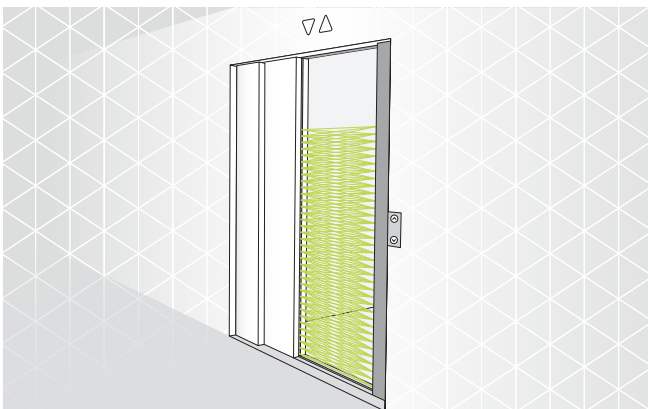

Applications

Dynamic mounting (only light curtains)